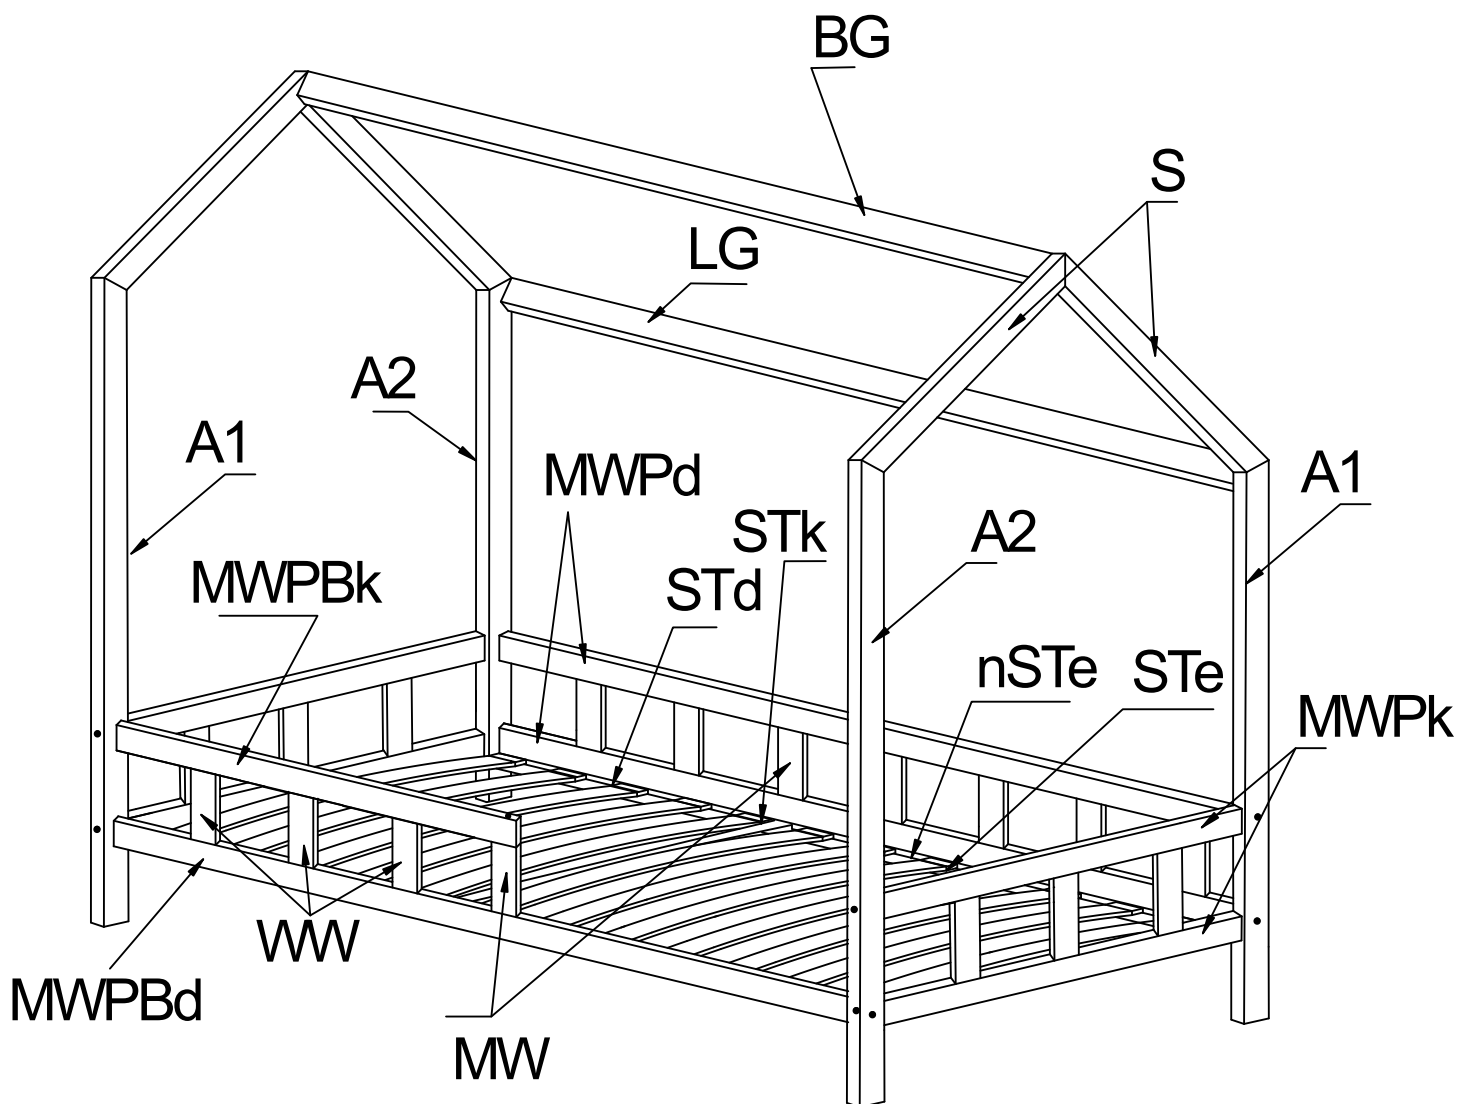

# DOMEK TRANO P

700x1400	800x1600	900x1800	1000x1800	1200x2000
700x1600	800x1800	900x1900	1000x1900	
	800x1900	900x2000	1000x2000	
	800x2000			