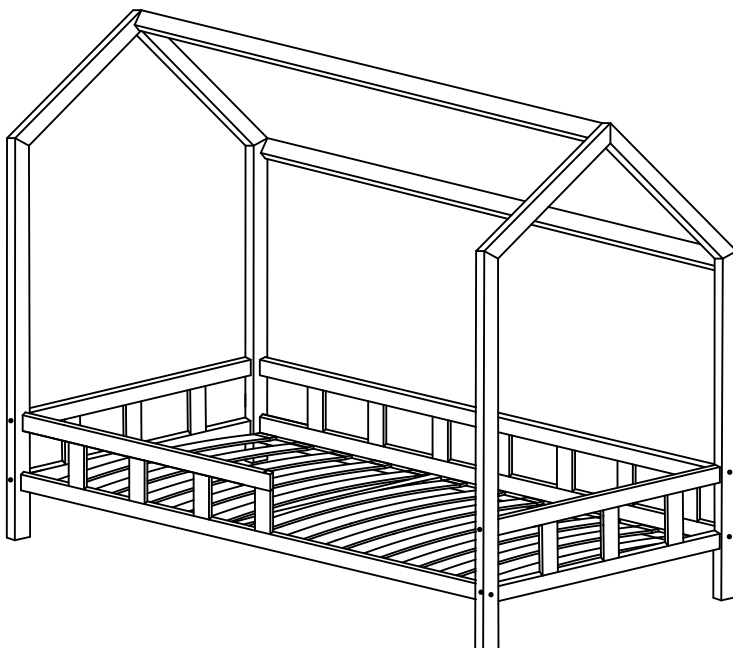

# DOMEK TRANO P

700x1400	800x1600	900x1800	1000x1800	1200x2000
700x1600	800x1800	900x1900	1000x1900	
	800x1900	900x2000	1000x2000	
	800x2000			