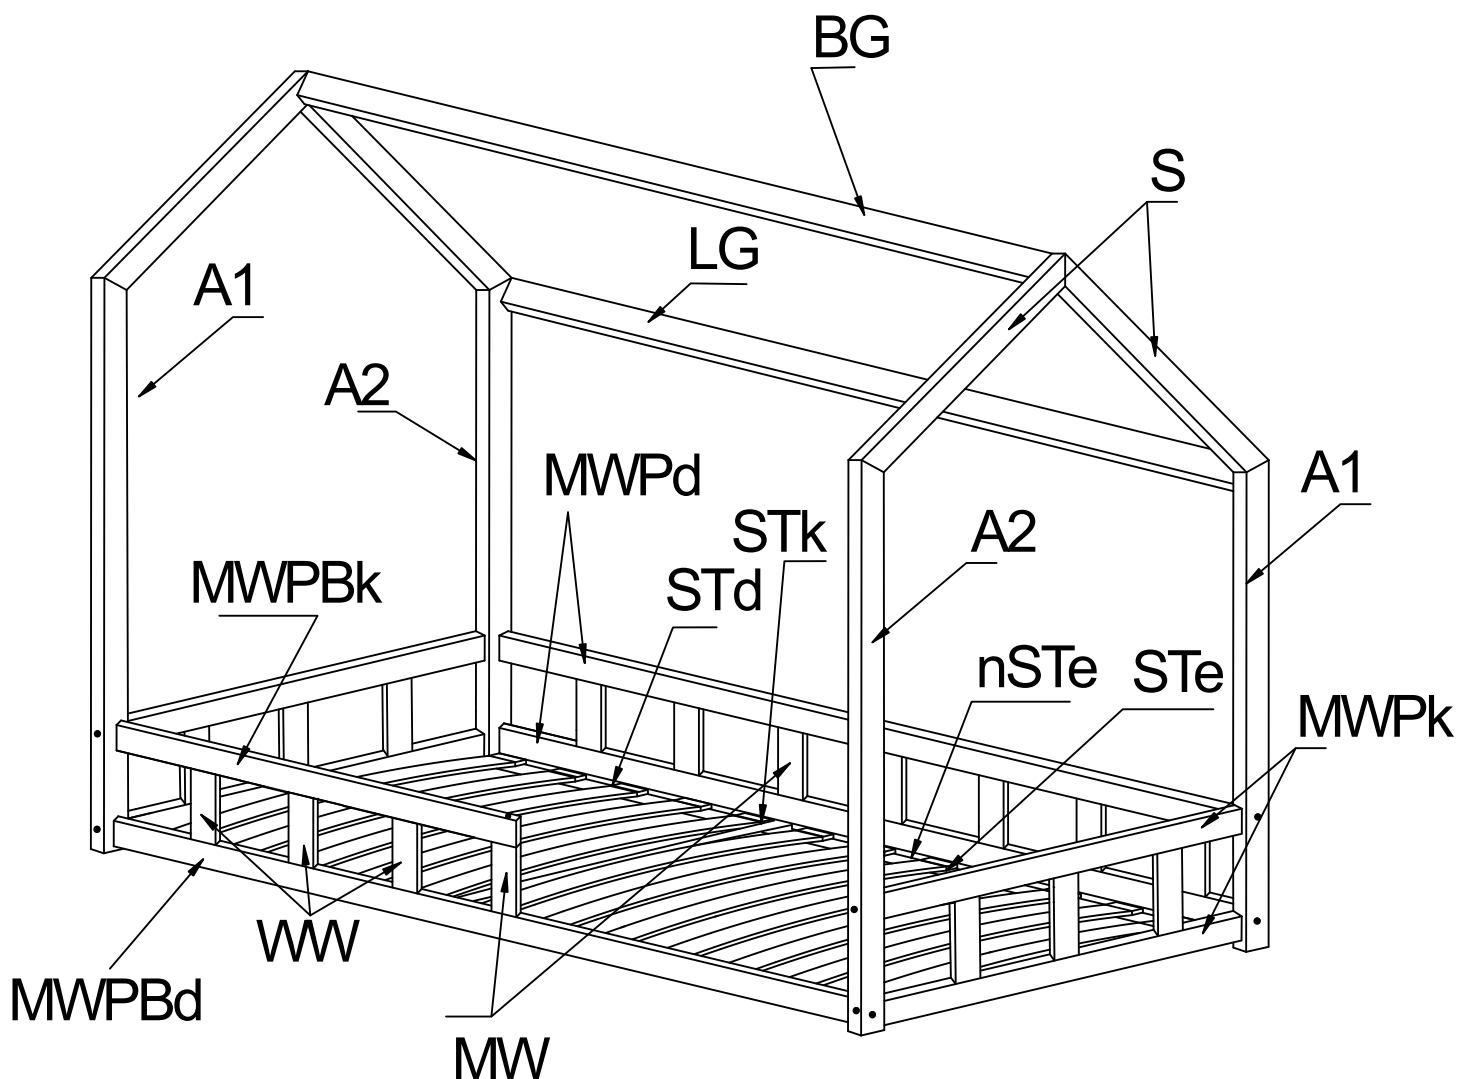

# DOMEK TRANO DP

700x1400	800x1600	900x1800	1000x1800
700x1600	800x1800	900x1900	1000x1900
	800x1900	900x2000	1000x2000
	800x2000		