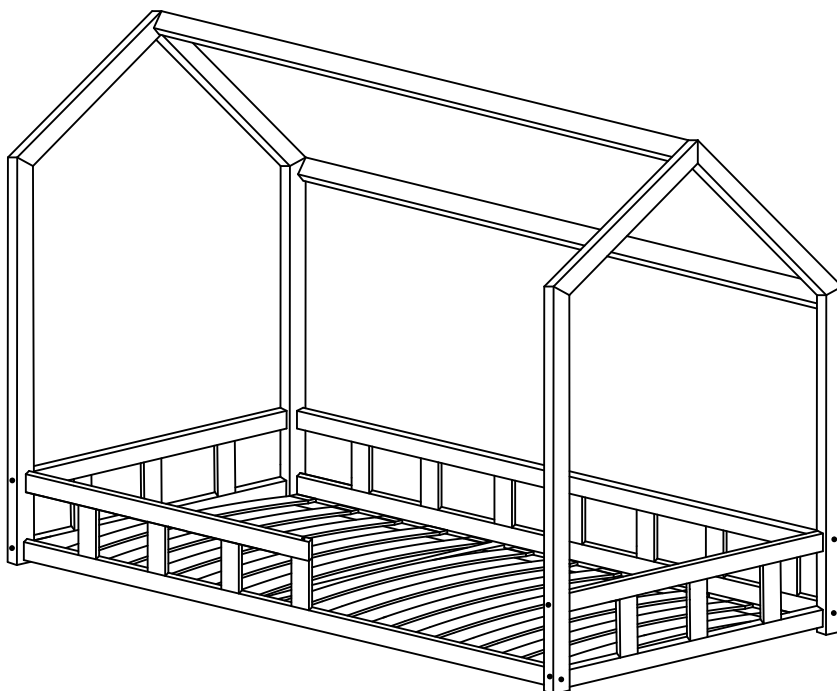

# DOMEK TRANO DP

700x1400	800x1600	900x1800	1000x1800
700x1600	800x1800	900x1900	1000x1900
	800x1900	900x2000	1000x2000
	800x2000		