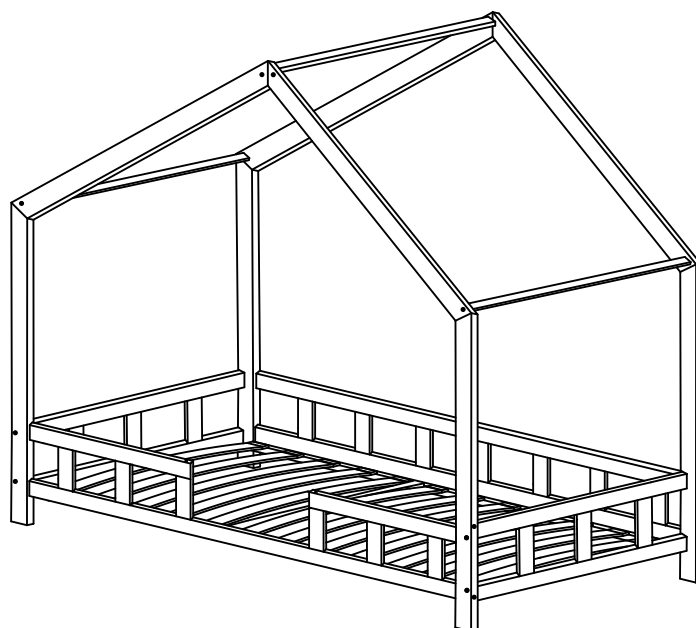

ATTENTION: DO NOT INSTALL DAMAGED ELEMENTS

TRANO AP:

700x1400
700x1600

800x1600
800x1800
800x1900
800x2000

900x1800
900x1900
900x2000

1000x1800
1000x1900
1000x2000

1200x2000

TRANO AP: