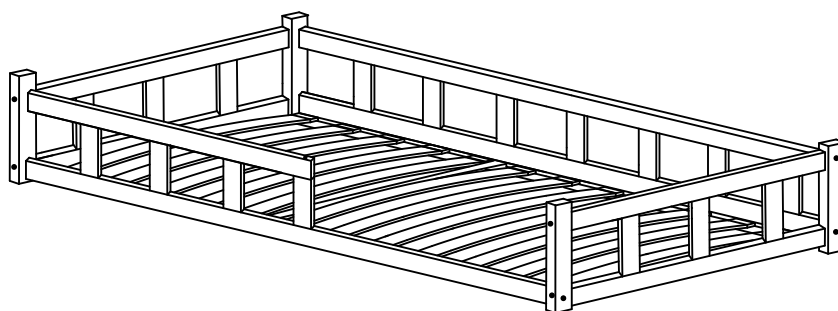

ATTENTION: DO NOT INSTALL DAMAGED ELEMENTS

TIAN DP

700x1400	800x1600	900x1800	1000x1800
700x1600	800x1800	900x1900	1000x1900
	800x1900	900x2000	1000x2000
	800x2000		

TIAN DP:

Noga A1-x2

Noga A2-x2

Deska krótka MWPk-x4